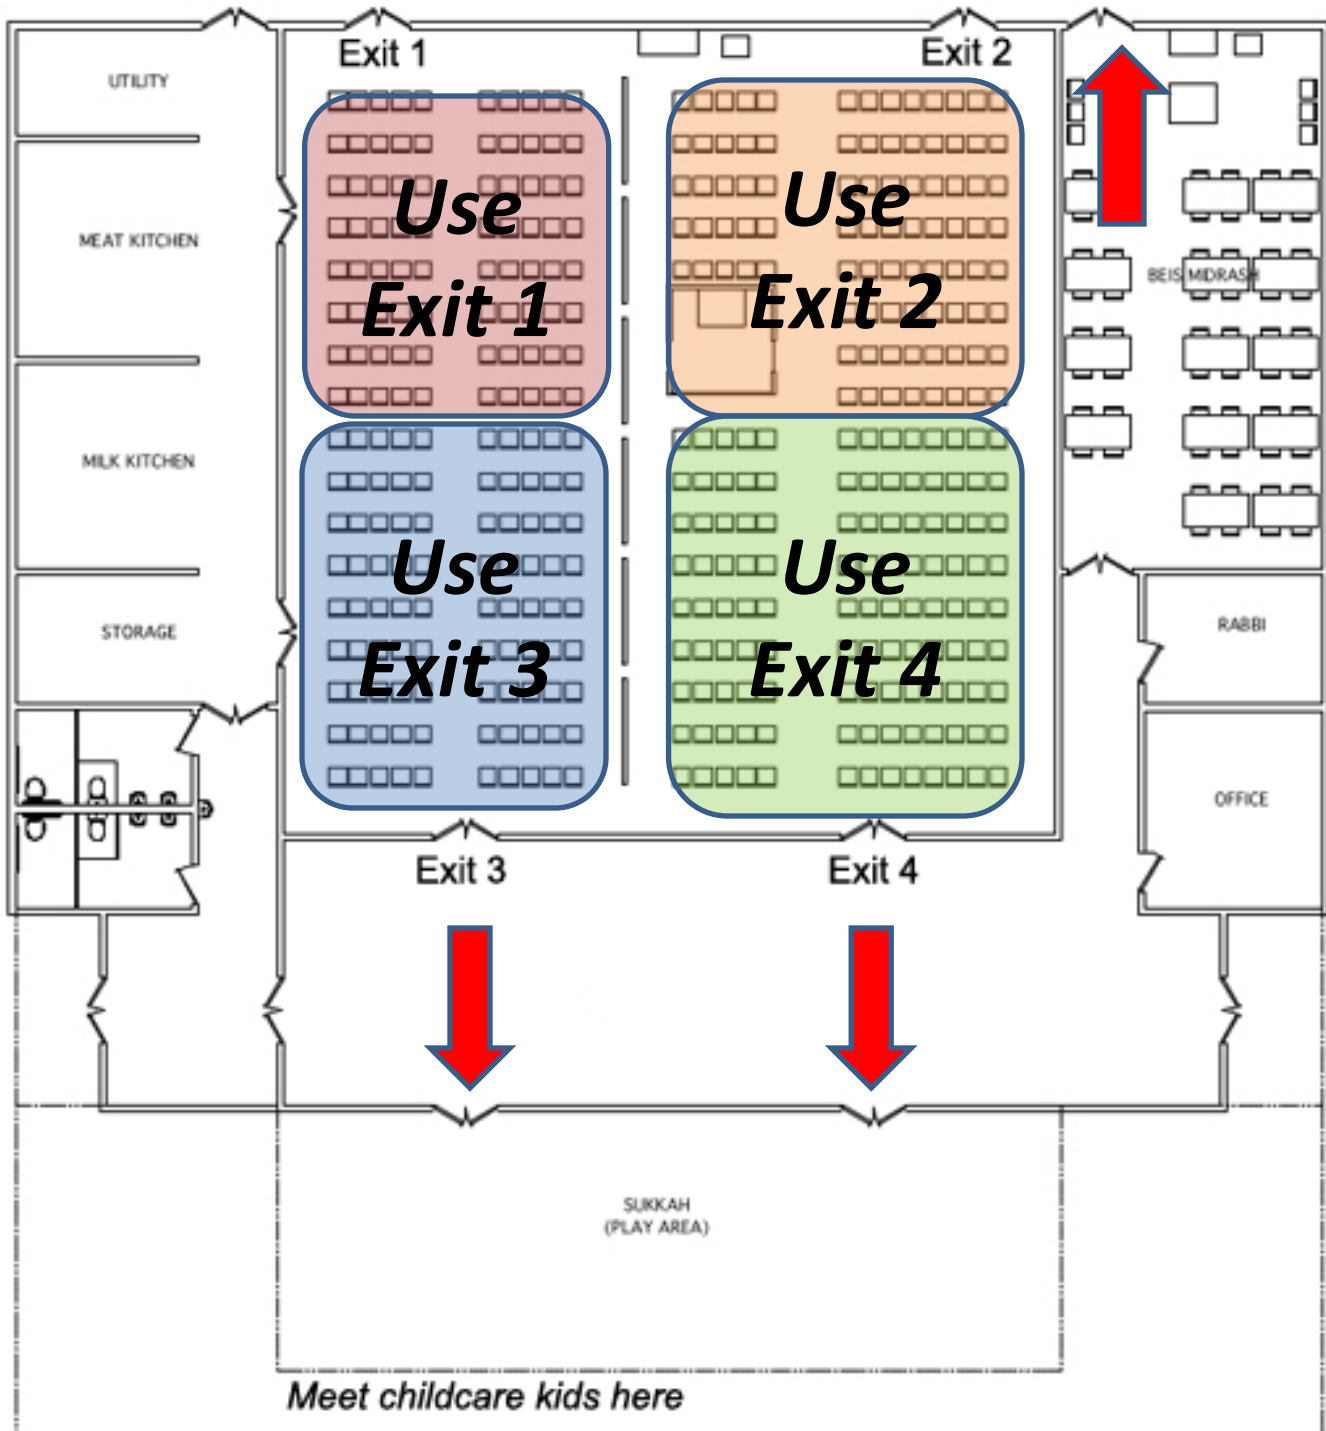

S
A
M
P
L
E

E
V
A
C
U
A
T
I
O
N

C
H
A
R
T

- In the event of an emergency please follow the directions given from the bimah and those from the ushers.
- The sanctuary has four doors. Please use all of the doors so that everyone can evacuate quickly and safely.
- If you have children in childcare they will be evacuated by the staff. Please meet them in the play area outside of Exit 3.